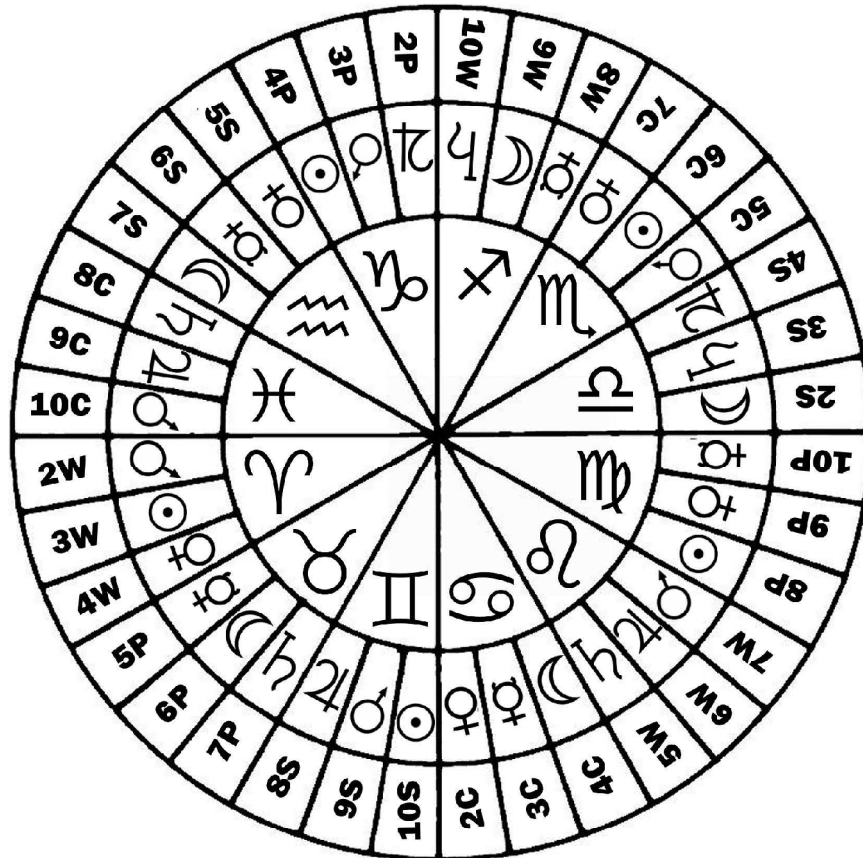

ASTROLOGICAL SYMBOLS AND ELEMENTAL ASSOCIATIONS

*B12. Astrological Correspondences of the Minor Arcana*

*The 36 Decans (groupings of small constellations that rise on the horizon through each of the earth's rotations) correspond with the 2s through 10s in the four suits of the Minor Arcana. In the above diagram, **W** is for Wands; **C** is for Cups; **S** is for Swords; and **P** is for Pentacles. These attributions were prescribed by the Golden Dawn. The inner ring above shows the twelve signs of the zodiac. The center ring shows the planets. Thus, for example, Mars in Aries corresponds with **2W**, or the Two of Wands. The subsequent pages provide the 36 correspondences as set forth in the above wheel.*